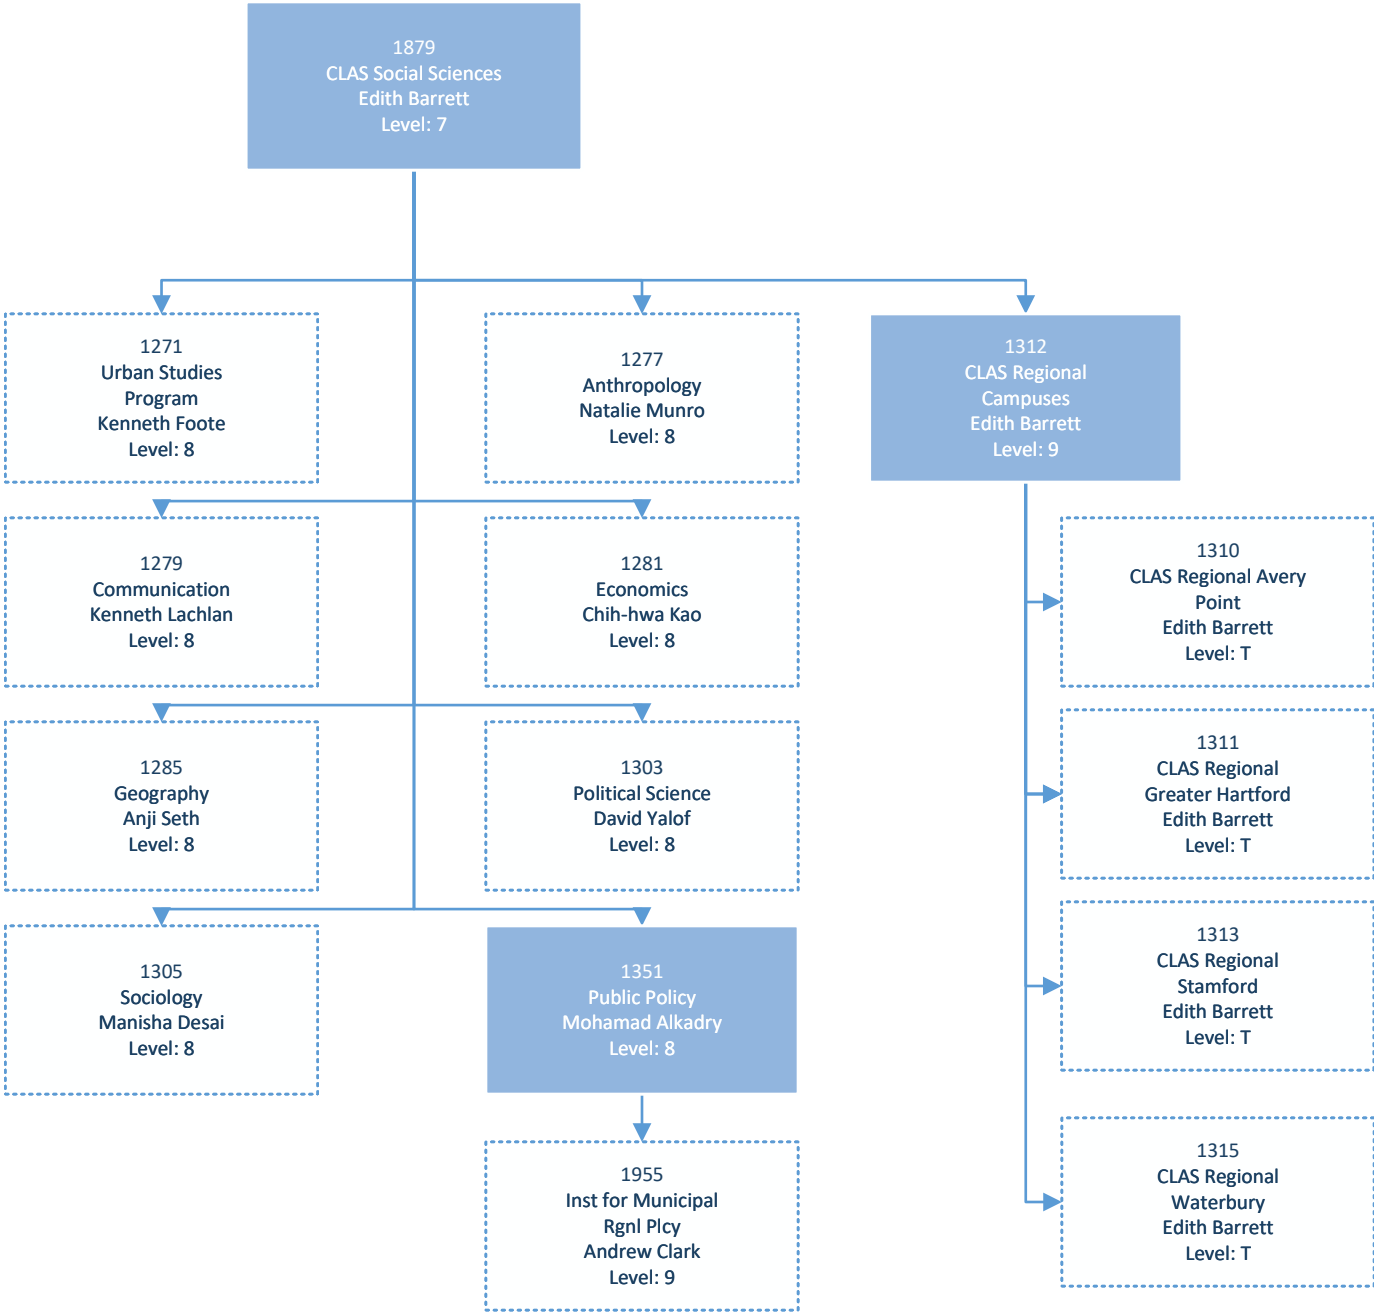

University of Connecticut

University of Connecticut

University of Connecticut

University of Connecticut

University of Connecticut

University of Connecticut

University of Connecticut

University of Connecticut

1908
Clinical Psychology
Stephanie Milan
Level: 9

1904
Organizational
Psychology
Vicki Magley
Level: 9

1905
Perception, Action
and Cognit
Whitney Tabor
Level: 9

1906
Social Psychology
Nairan Ramirez-
Esparza
Level: 9

1907
Developmental
Psychology
Letitia Naigles
Level: 9

1946
Ecol Study Percept
Action Ct
James Dixon
Level: 9

University of Connecticut

University of Connecticut

University of Connecticut

University of Connecticut