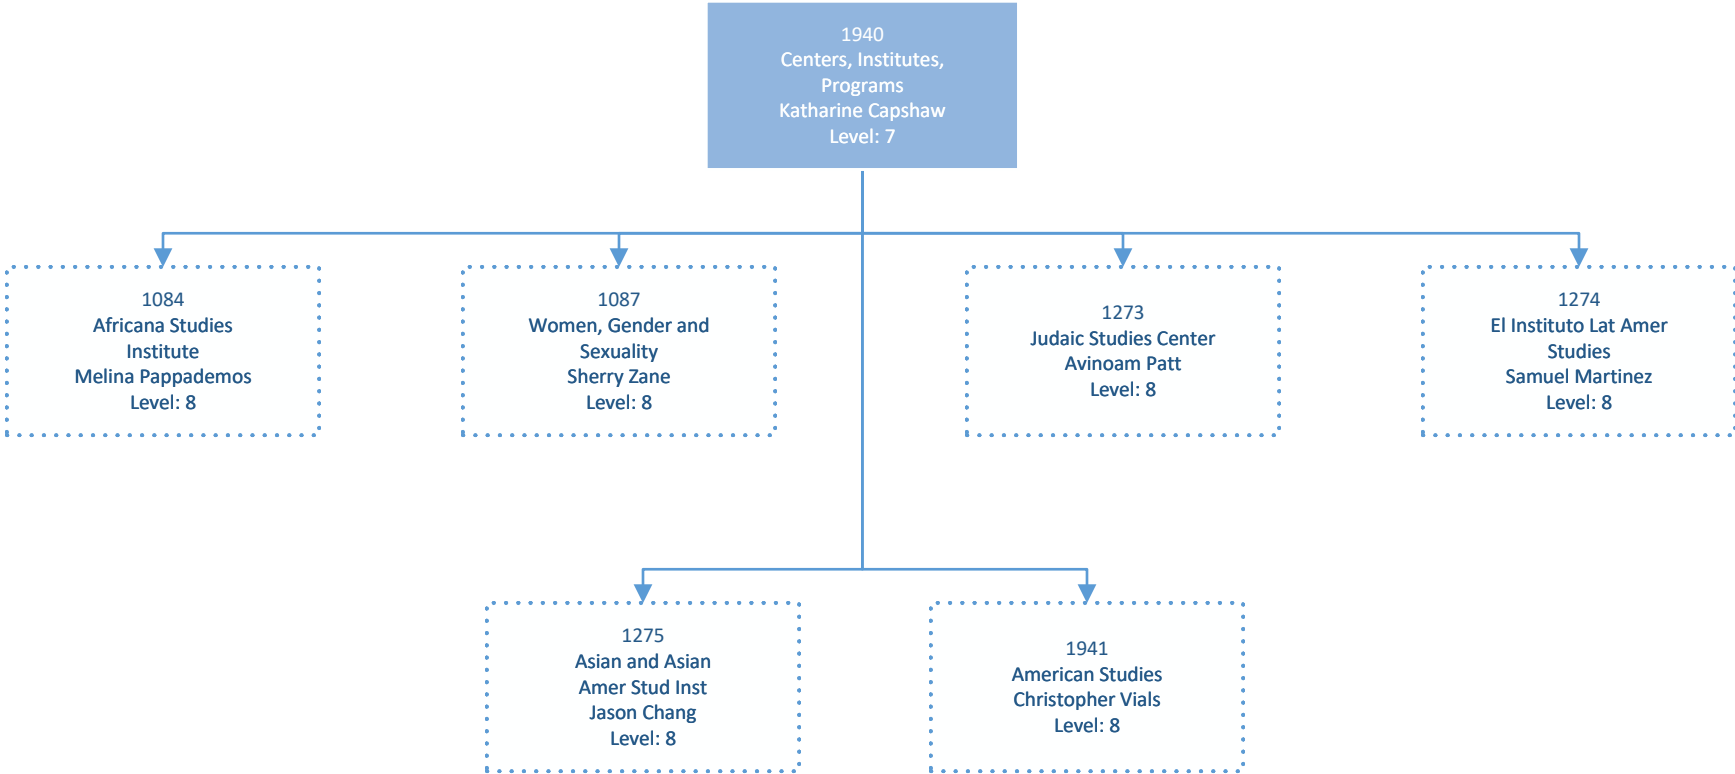

University of Connecticut