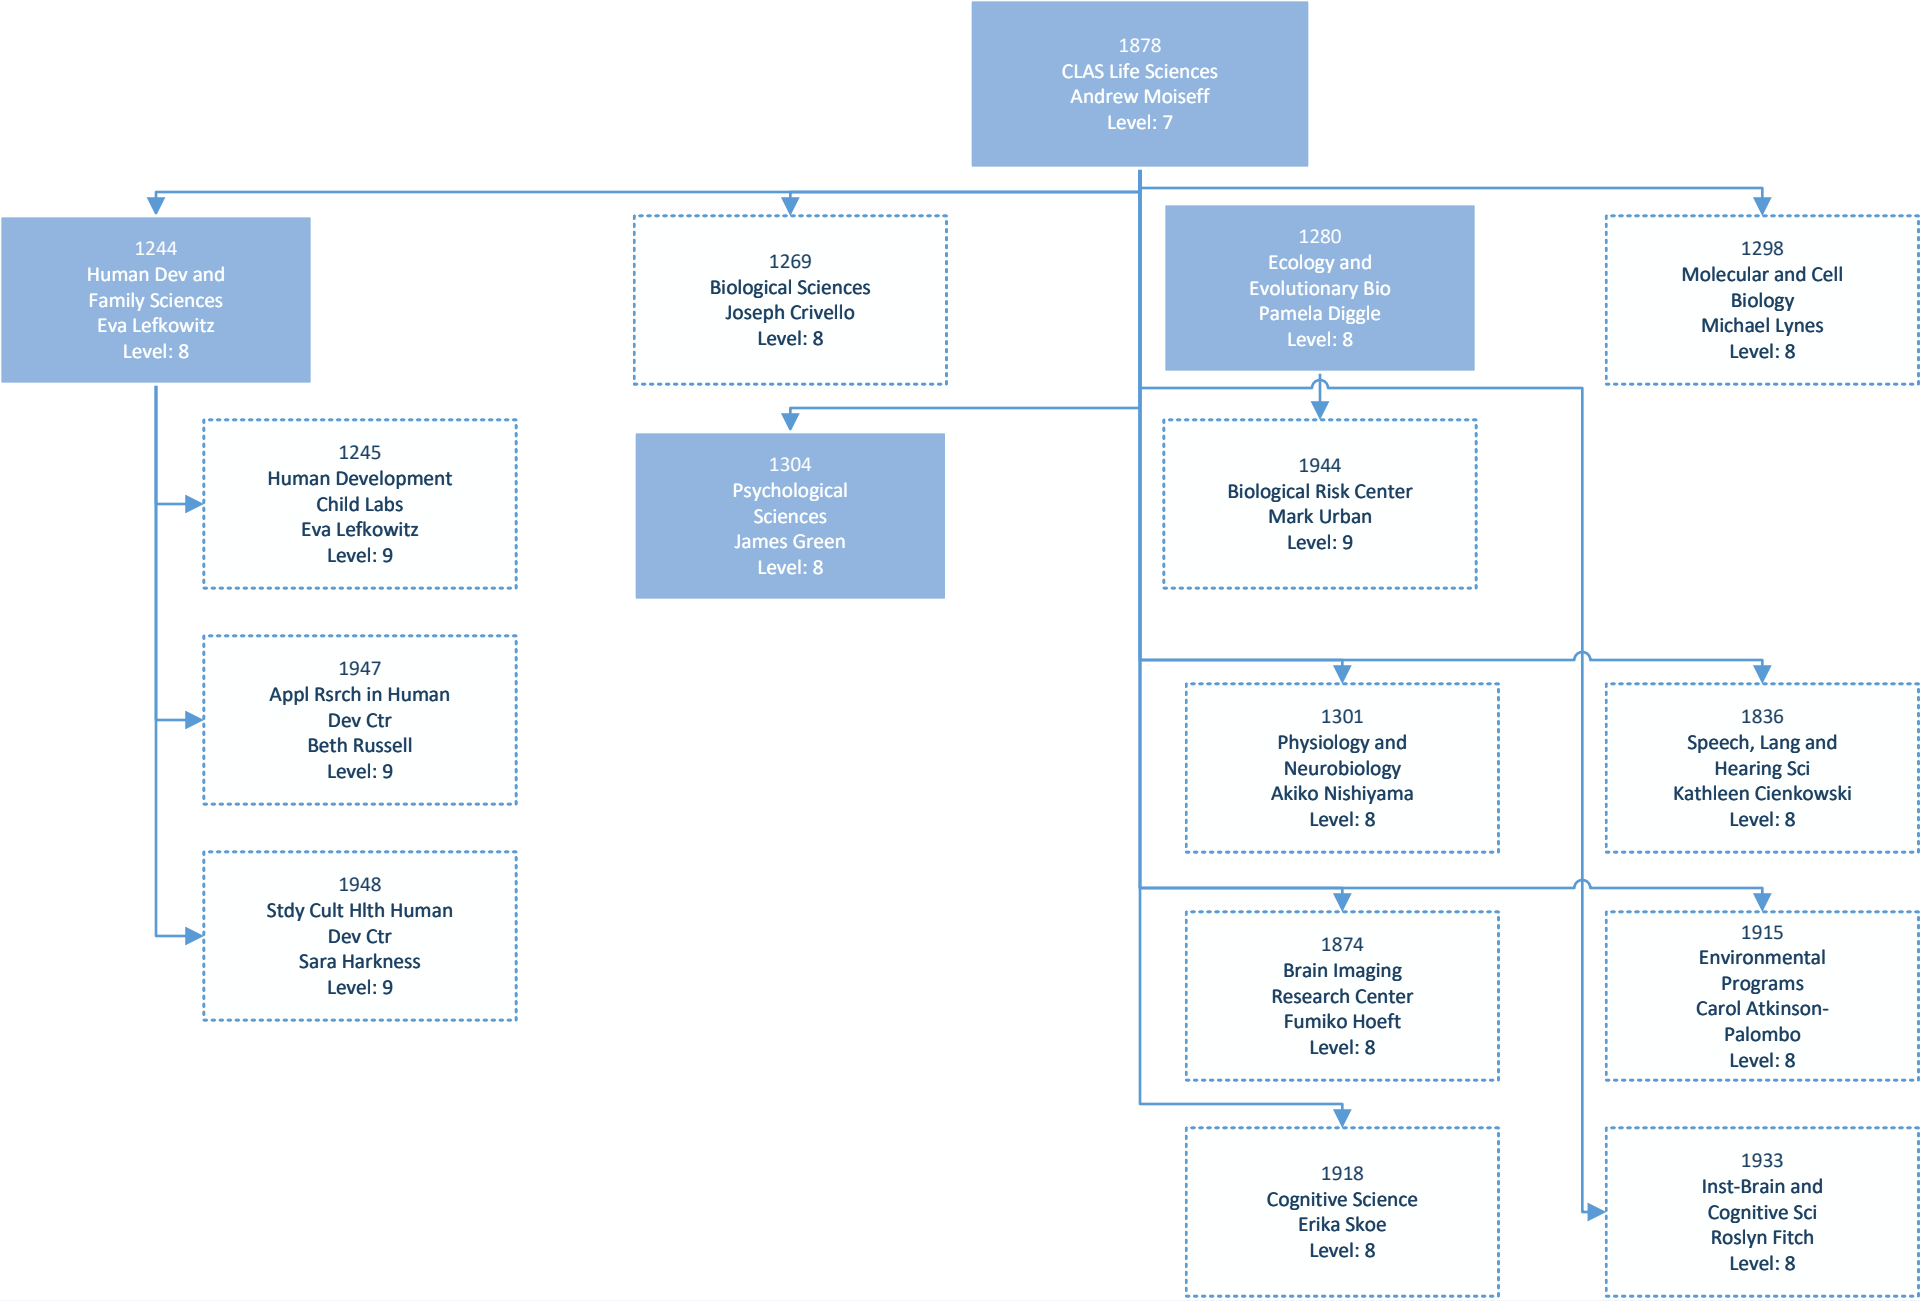

University of Connecticut