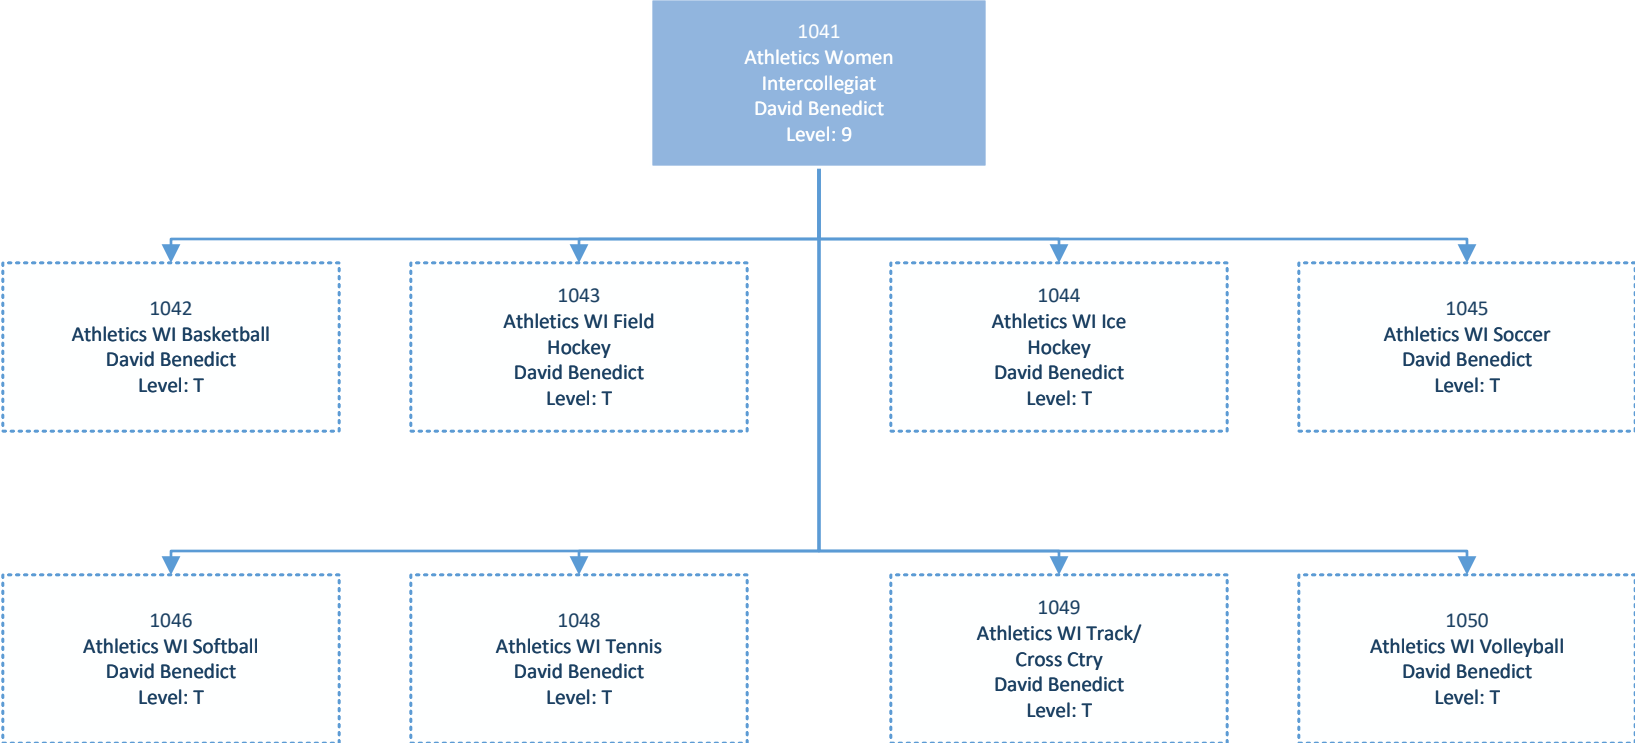

University of Connecticut

1	Table of Contents
2	All University
3	President
4	Facilities
5	Facilities-Trades Energy Bldg Svc & Business Svc
6	UPDC
7	University Safety
8	HR and Organizational Dev
9	Compliance
10	Athletics
11	Athletics-Men's Intercollegiate
12	Athletics-Women's Intercollegiate
13	Research
14	Enrollment Planning and Mgmt
15	Student Affairs
16	Dean of Students
17	Univ Communications
18	General Counsel
19	Diversity & Inclusion
20	Provost
21	Regional Campuses
22	Hartford
23	Stamford
24	Waterbury
25	Avery Point
26	Schools and Colleges
27	CAHNR
28	CAHNR-Acad Prog
29	CAHNR-Extension
30	Business
31	Business Acad Res & Support
32	Business Grad Programs
33	Education
34	Engineering
35	Fine Arts
36	Law
37	CLAS
38	CLAS-Physical Sciences
39	CLAS-Psychological Sciences
40	CLAS-Life Sciences
41	CLAS-Social Sciences
42	CLAS-Humanities
43	CLAS-Centers
44	CLAS Administration
45	Nursing
46	Pharmacy
47	Social Work
48	UConn Library
49	Information Technology Svcs
50	Global Affairs
51	Academic Development
52	CETL
53	Academic-Interdisciplinary
54	EVPA CFO
55	Budget & Planning
56	Financial Oper and Controller
57	Controller-Accounting & Acct Pay
58	University Business Services

University of Connecticut

University of Connecticut

University of Connecticut

University of Connecticut

University of Connecticut

University of Connecticut

University of Connecticut

University of Connecticut

University of Connecticut

University of Connecticut

1886
Diversity and Inclusion
Franklin Tuitt
Level: 5

University of Connecticut

University of Connecticut

University of Connecticut

University of Connecticut