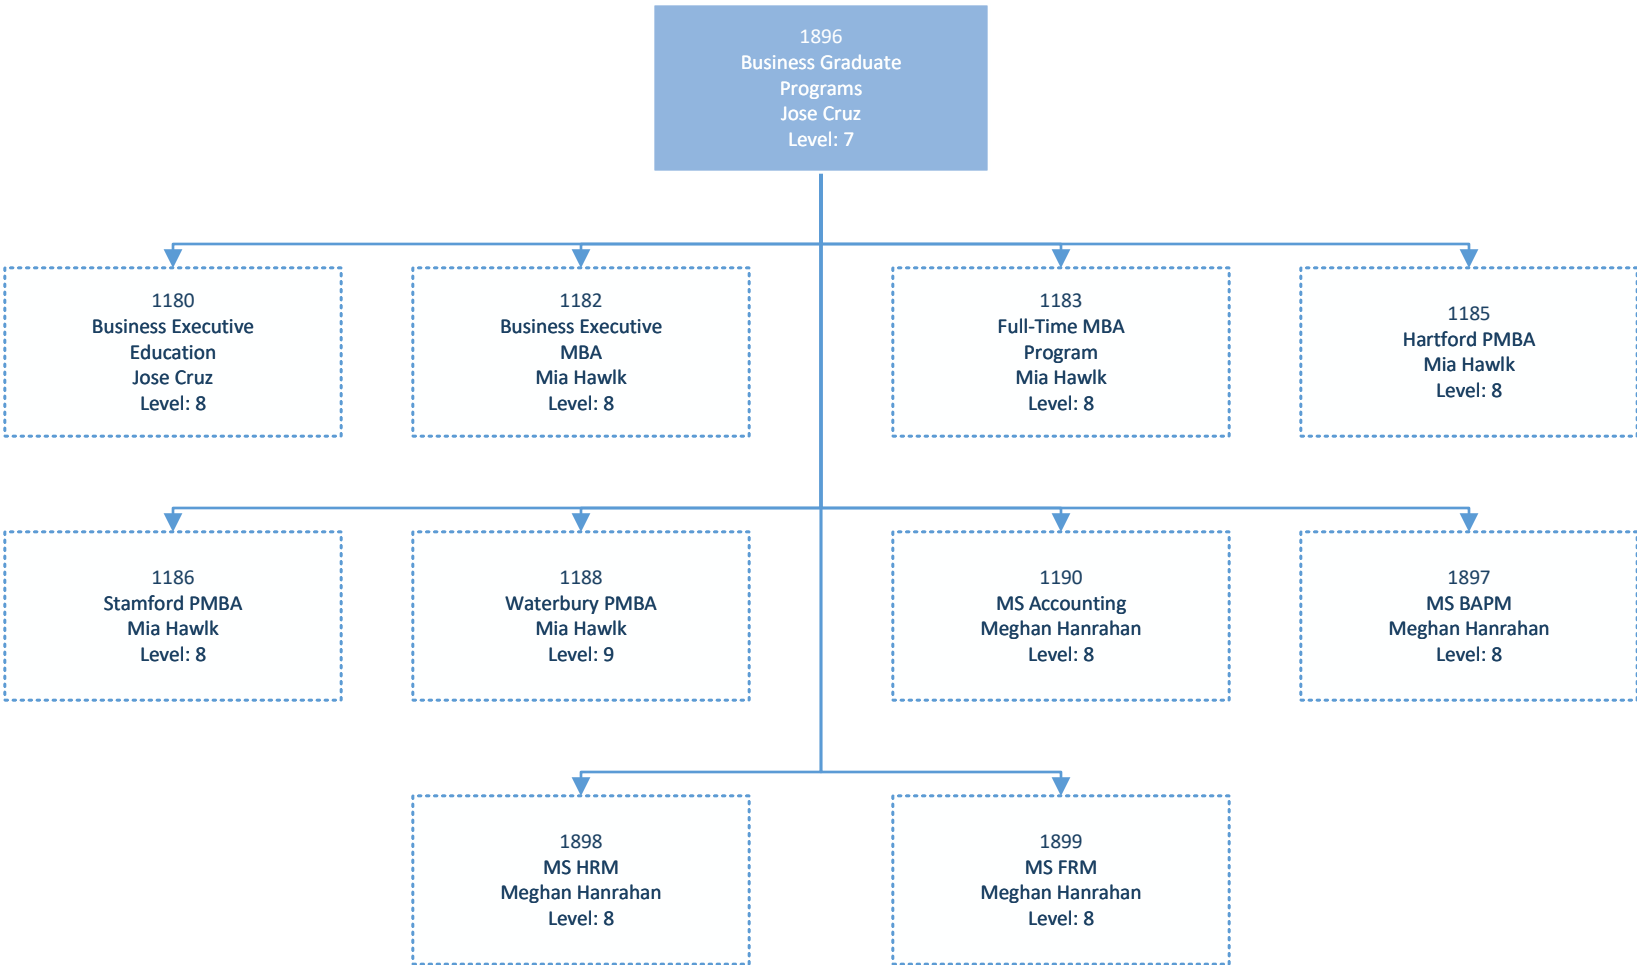

University of Connecticut