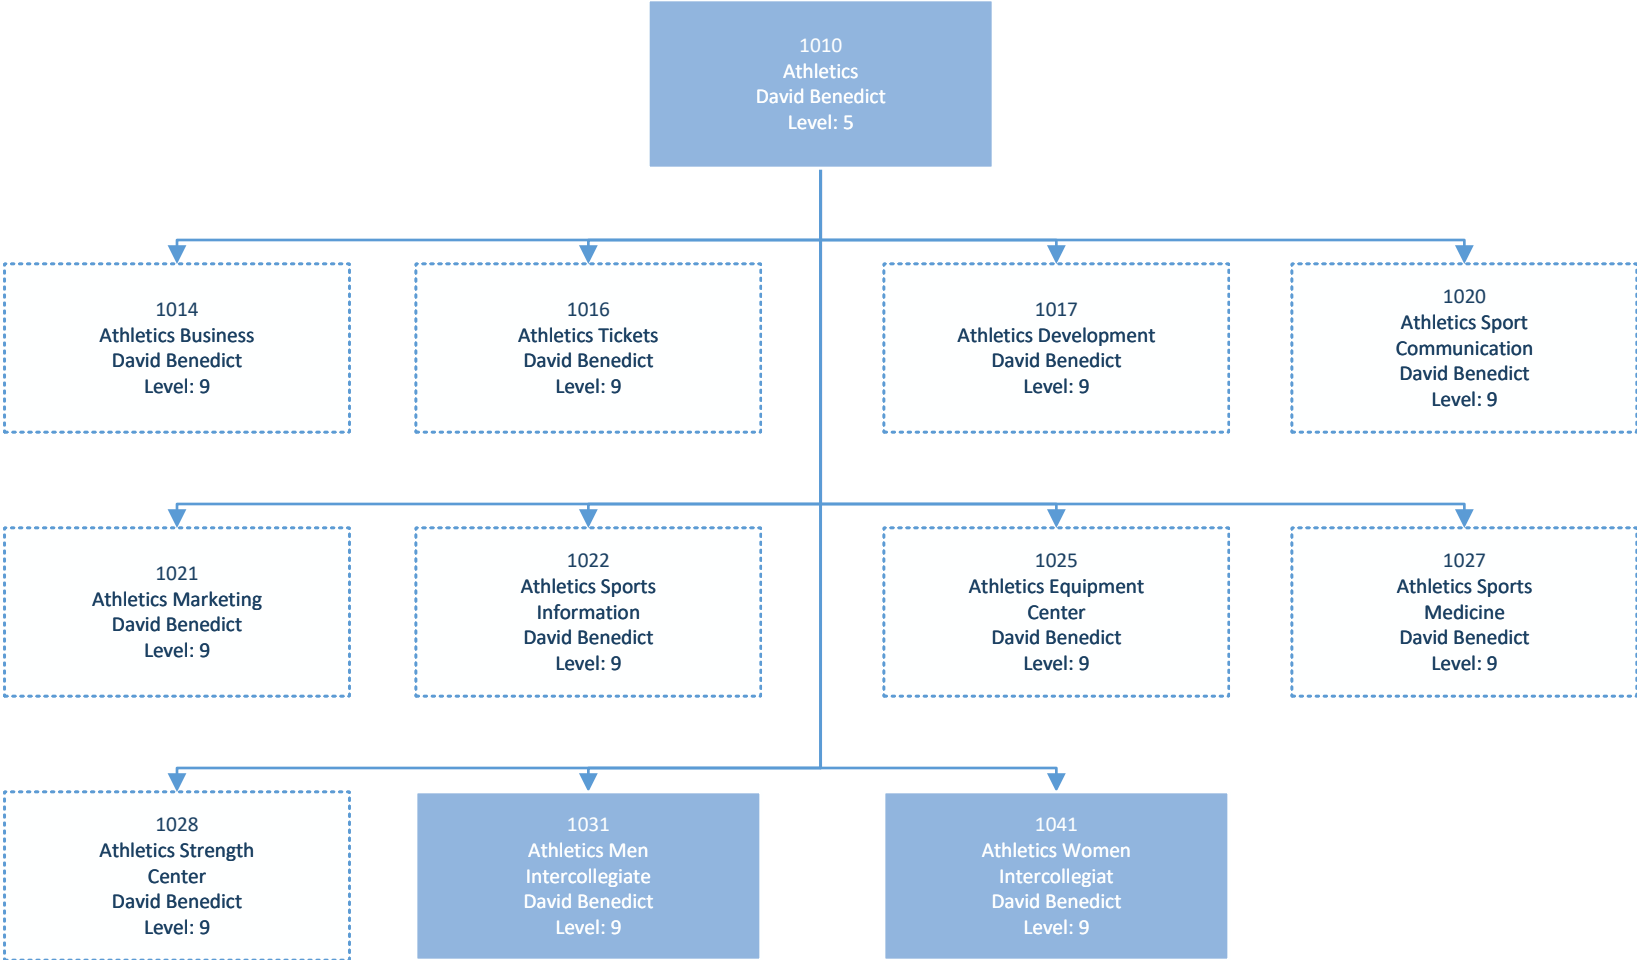

University of Connecticut

1	Table of Contents
2	All University
3	President
4	Facilities
5	Facilities-Trades Energy Bldg Svc & Business Svc
6	UPDC
7	University Safety
8	HR and Organizational Dev
9	Compliance
10	Athletics
11	Athletics-Men's Intercollegiate
12	Athletics-Women's Intercollegiate
13	Research
14	Enrollment Planning and Mgmt
15	Student Affairs
16	Dean of Students
17	Univ Communications
18	General Counsel
19	Diversity & Inclusion
20	Provost
21	Regional Campuses
22	Hartford
23	Stamford
24	Waterbury
25	Avery Point
26	Schools and Colleges
27	CAHNR
28	CAHNR-Acad Prog
29	CAHNR-Extension
30	Business
31	Business Acad Res & Support
32	Business Grad Programs
33	Education
34	Engineering
35	Fine Arts
36	Law
37	CLAS
38	CLAS-Physical Sciences
39	CLAS-Psychological Sciences
40	CLAS-Life Sciences
41	CLAS-Social Sciences
42	CLAS-Humanities
43	CLAS-Centers
44	CLAS Administration
45	Nursing
46	Pharmacy
47	Social Work
48	UConn Library
49	Information Technology Svcs
50	Global Affairs
51	Academic Development
52	CETL
53	Academic-Interdisciplinary
54	EVPA CFO
55	Budget & Planning
56	Financial Oper and Controller
57	Controller-Accounting & Acct Pay
58	University Business Services

University of Connecticut

University of Connecticut

University of Connecticut

University of Connecticut

University of Connecticut

University of Connecticut

University of Connecticut

University of Connecticut

University of Connecticut

University of Connecticut

1886
Diversity and Inclusion
Franklin Tuitt
Level: 5

University of Connecticut

University of Connecticut

University of Connecticut

University of Connecticut