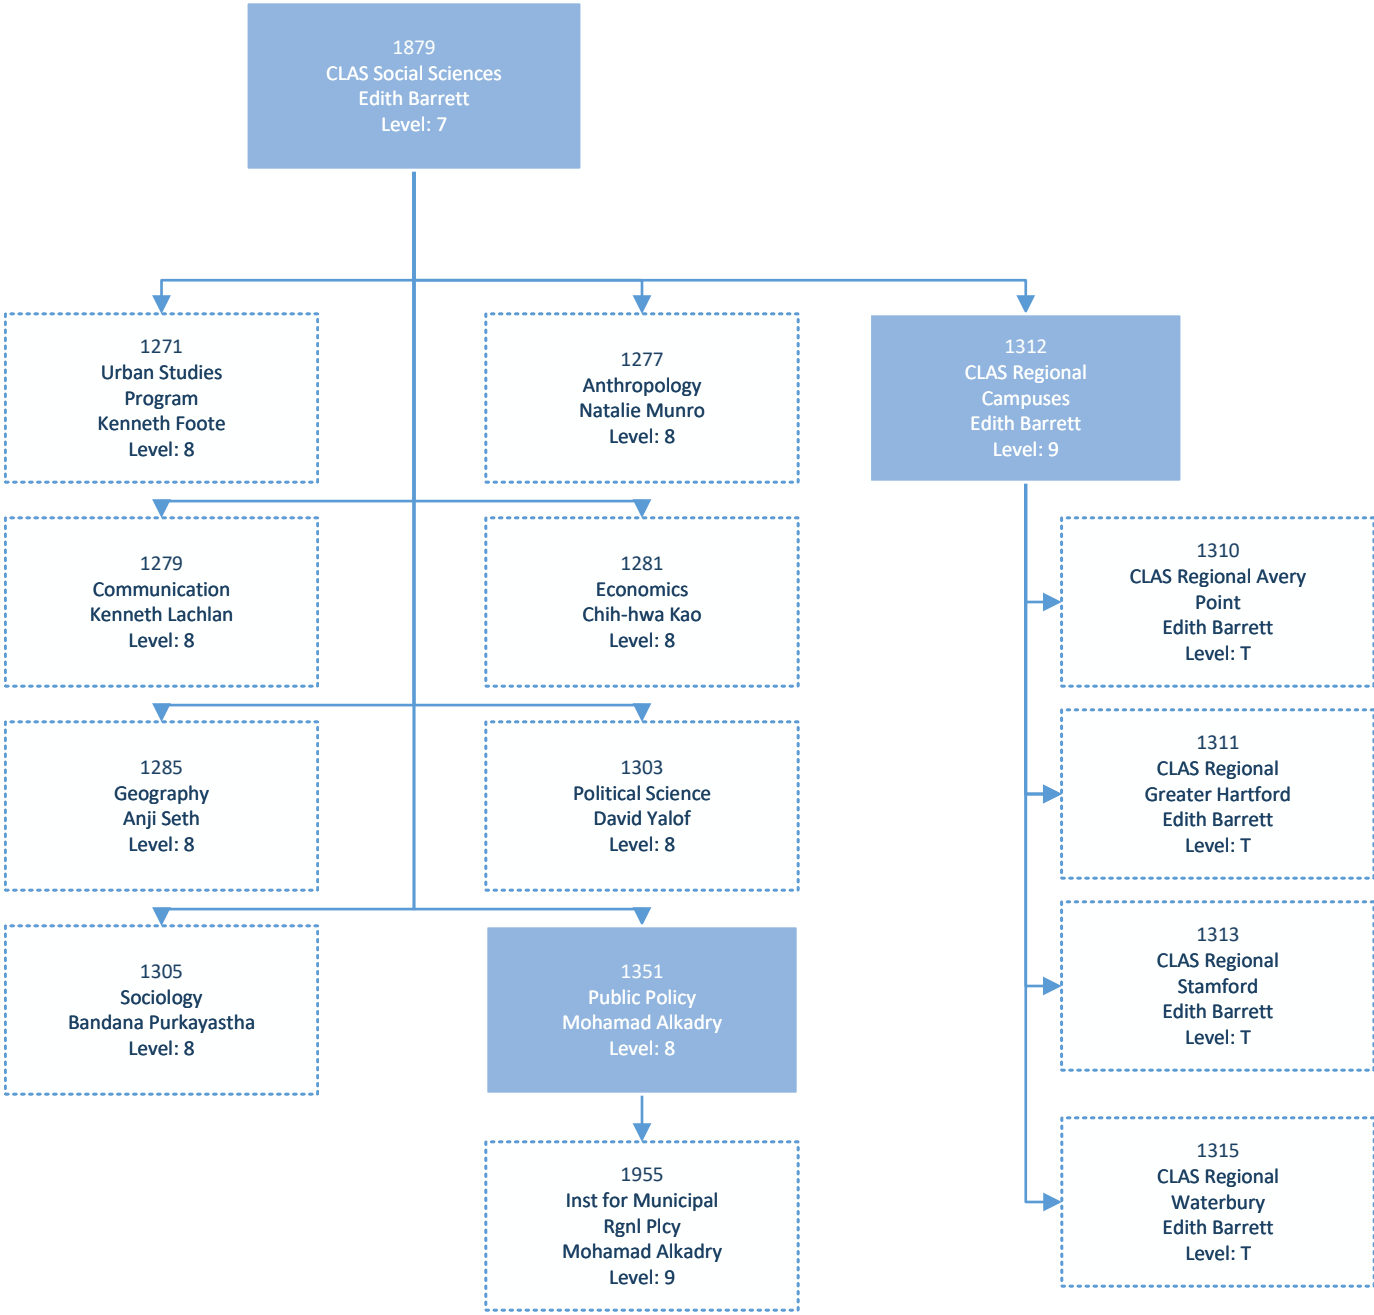

University of Connecticut

University of Connecticut

University of Connecticut

University of Connecticut

University of Connecticut

University of Connecticut

University of Connecticut

University of Connecticut

1906
Social Psychology
Nairan Ramirez-
Esparza
Level: 9

1907
Developmental
Psychology
Letitia Naigles
Level: 9

1946
Ecol Study Percept
Action Ct
James Dixon
Level: 9

University of Connecticut

University of Connecticut