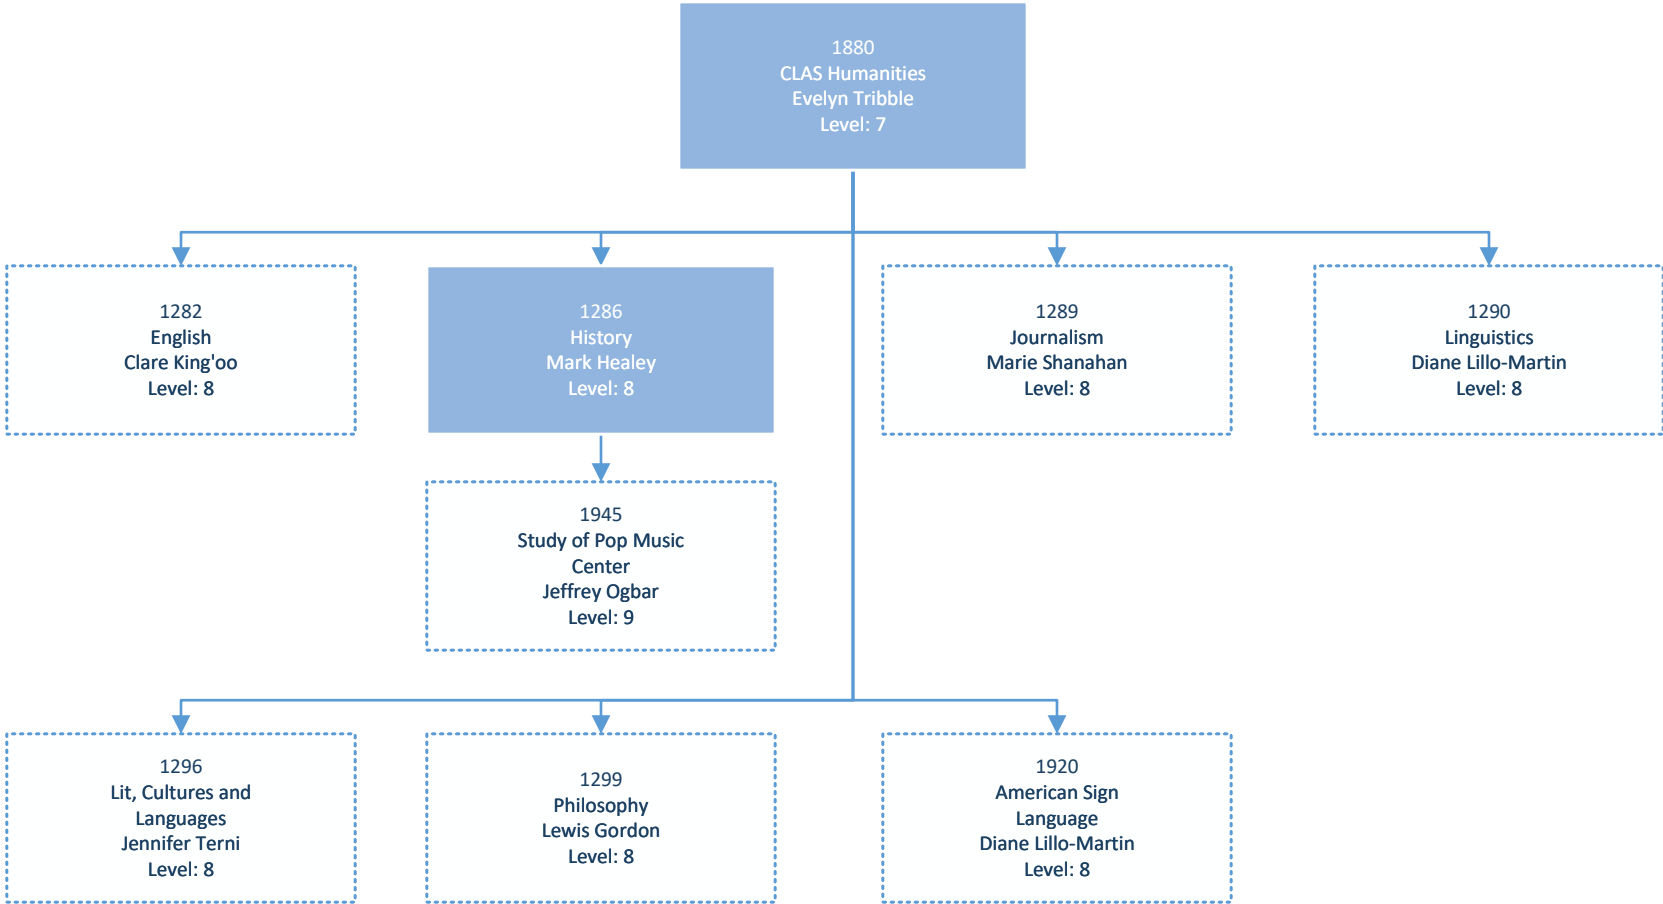

1903
Behavioral
Neuroscience
John Salamone
Level: 9

1908
Clinical Psychology
Stephanie Milan
Level: 9

1904
Organizational
Psychology
Vicki Magley
Level: 9

1905
Perception, Action
and Cognit
Whitney Tabor
Level: 9

1906
Social Psychology
Nairan Ramirez-
Esparza
Level: 9

1907
Developmental
Psychology
Letitia Naigles
Level: 9

1946
Ecol Study Percept
Action Ct
James Dixon
Level: 9

University of Connecticut

University of Connecticut

University of Connecticut

University of Connecticut

University of Connecticut

University of Connecticut

University of Connecticut

University of Connecticut

University of Connecticut

University of Connecticut