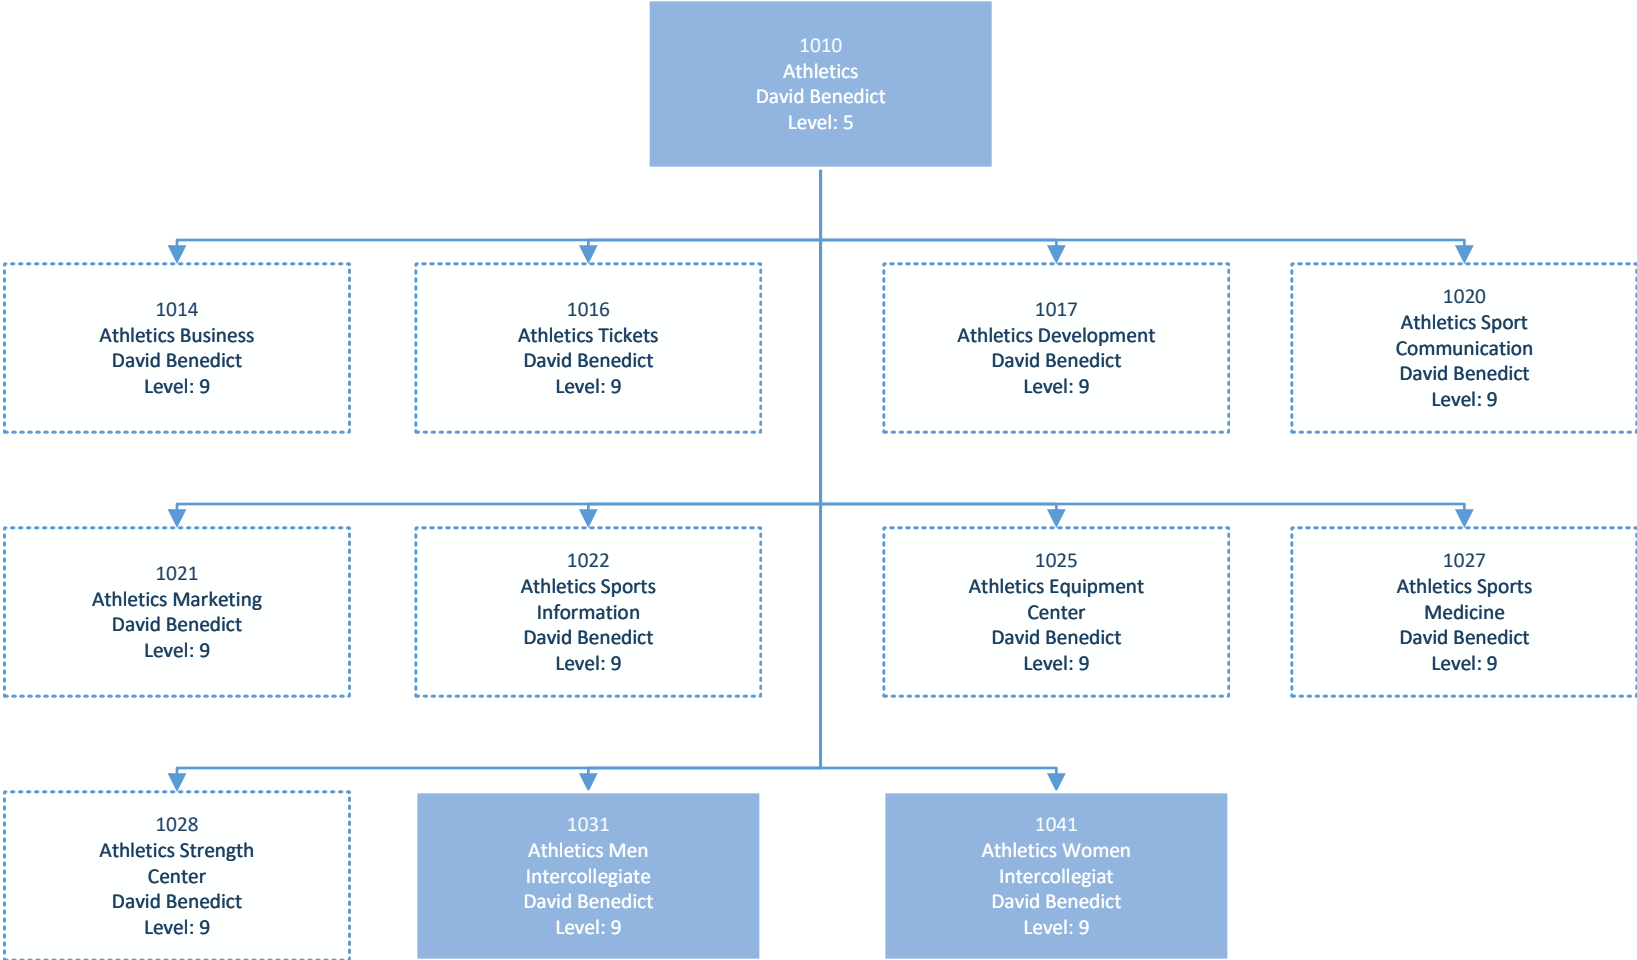

University of Connecticut

1	Table of Contents
2	All University
3	President
4	Athletics
5	Athletics-Men's Intercollegiate
6	Athletics-Women's Intercollegiate
7	Global Affairs
8	Enrollment Planning and Mgmt
9	Student Affairs
10	Dean of Students
11	Univ Communications
12	General Counsel
13	Diversity & Inclusion
14	Provost
15	Regional Campuses
16	Schools and Colleges
17	Hartford
18	Stamford
19	Waterbury
20	Avery Point
21	CAHNR
22	CAHNR-Acad Prog
23	CAHNR-Extension
24	Business
25	Business Acad Res & Support
26	Business Grad Programs
27	Education
28	Engineering
29	Fine Arts
30	Law
31	CLAS
32	CLAS-Physical Sciences
33	CLAS-Psychological Sciences
34	CLAS-Life Sciences
35	CLAS-Social Sciences
36	CLAS-Humanities
37	CLAS-Centers
38	CLAS Administration
39	Nursing
40	Pharmacy
41	Social Work
42	Univ Libraries
43	Information Technology Svcs
44	Academic Affairs
45	CETL
46	Research
47	Interdisciplinary Affairs
48	EVPA CFO
49	Budget & Planning
50	Financial Oper and Controller
51	Controller-Accounting & Acct Pay
52	Facilities
53	Facilities-Trades Energy Bldg Svc & Business Svc
54	Public Safety
55	HR and Organizational Dev
56	University Business Services
57	UPDC
58	Compliance

University of Connecticut

University of Connecticut

University of Connecticut

University of Connecticut

University of Connecticut

University of Connecticut

University of Connecticut

University of Connecticut