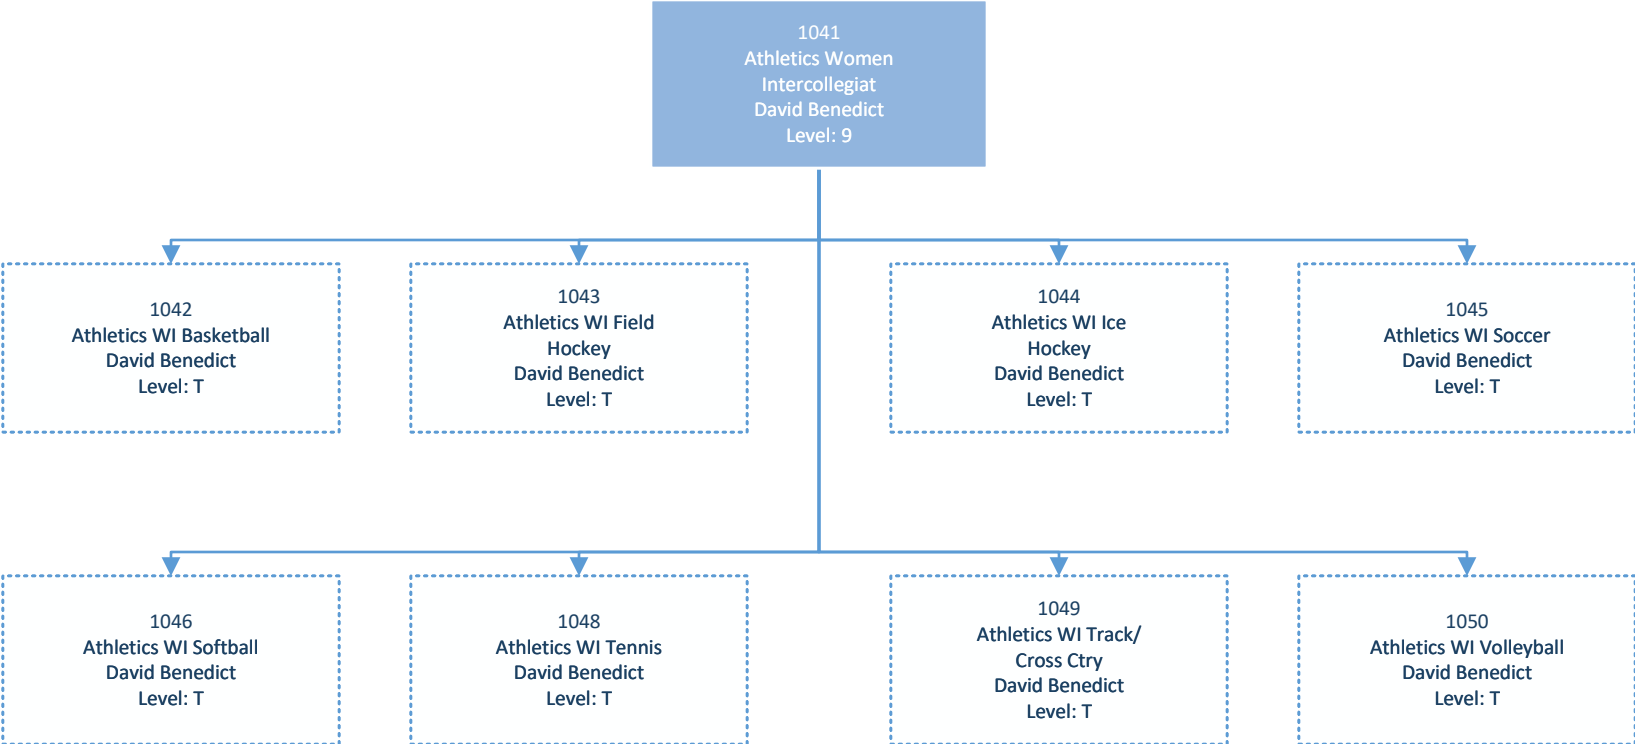

University of Connecticut

1	Table of Contents
2	All University
3	President
4	Athletics
5	Athletics-Men's Intercollegiate
6	Athletics-Women's Intercollegiate
7	Global Affairs
8	Enrollment Planning and Mgmt
9	Student Affairs
10	Dean of Students
11	Univ Communications
12	General Counsel
13	Diversity & Inclusion
14	Provost
15	Regional Campuses
16	Schools and Colleges
17	Hartford
18	Stamford
19	Waterbury
20	Avery Point
21	CAHNR
22	CAHNR-Acad Prog
23	CAHNR-Extension
24	Business
25	Business Acad Res & Support
26	Business Grad Programs
27	Education
28	Engineering
29	Fine Arts
30	Law
31	CLAS
32	CLAS-Physical Sciences
33	CLAS-Psychological Sciences
34	CLAS-Life Sciences
35	CLAS-Social Sciences
36	CLAS-Humanities
37	CLAS-Centers
38	CLAS Administration
39	Nursing
40	Pharmacy
41	Social Work
42	Univ Libraries
43	Information Technology Svcs
44	Academic Affairs
45	CETL
46	Research
47	Interdisciplinary Affairs
48	EVPA CFO
49	Budget & Planning
50	Financial Oper and Controller
51	Controller-Accounting & Acct Pay
52	Facilities
53	Facilities-Trades Energy Bldg Svc & Business Svc
54	Public Safety
55	HR and Organizational Dev
56	University Business Services
57	UPDC
58	Compliance

University of Connecticut

University of Connecticut

University of Connecticut

University of Connecticut

University of Connecticut

University of Connecticut

University of Connecticut

University of Connecticut