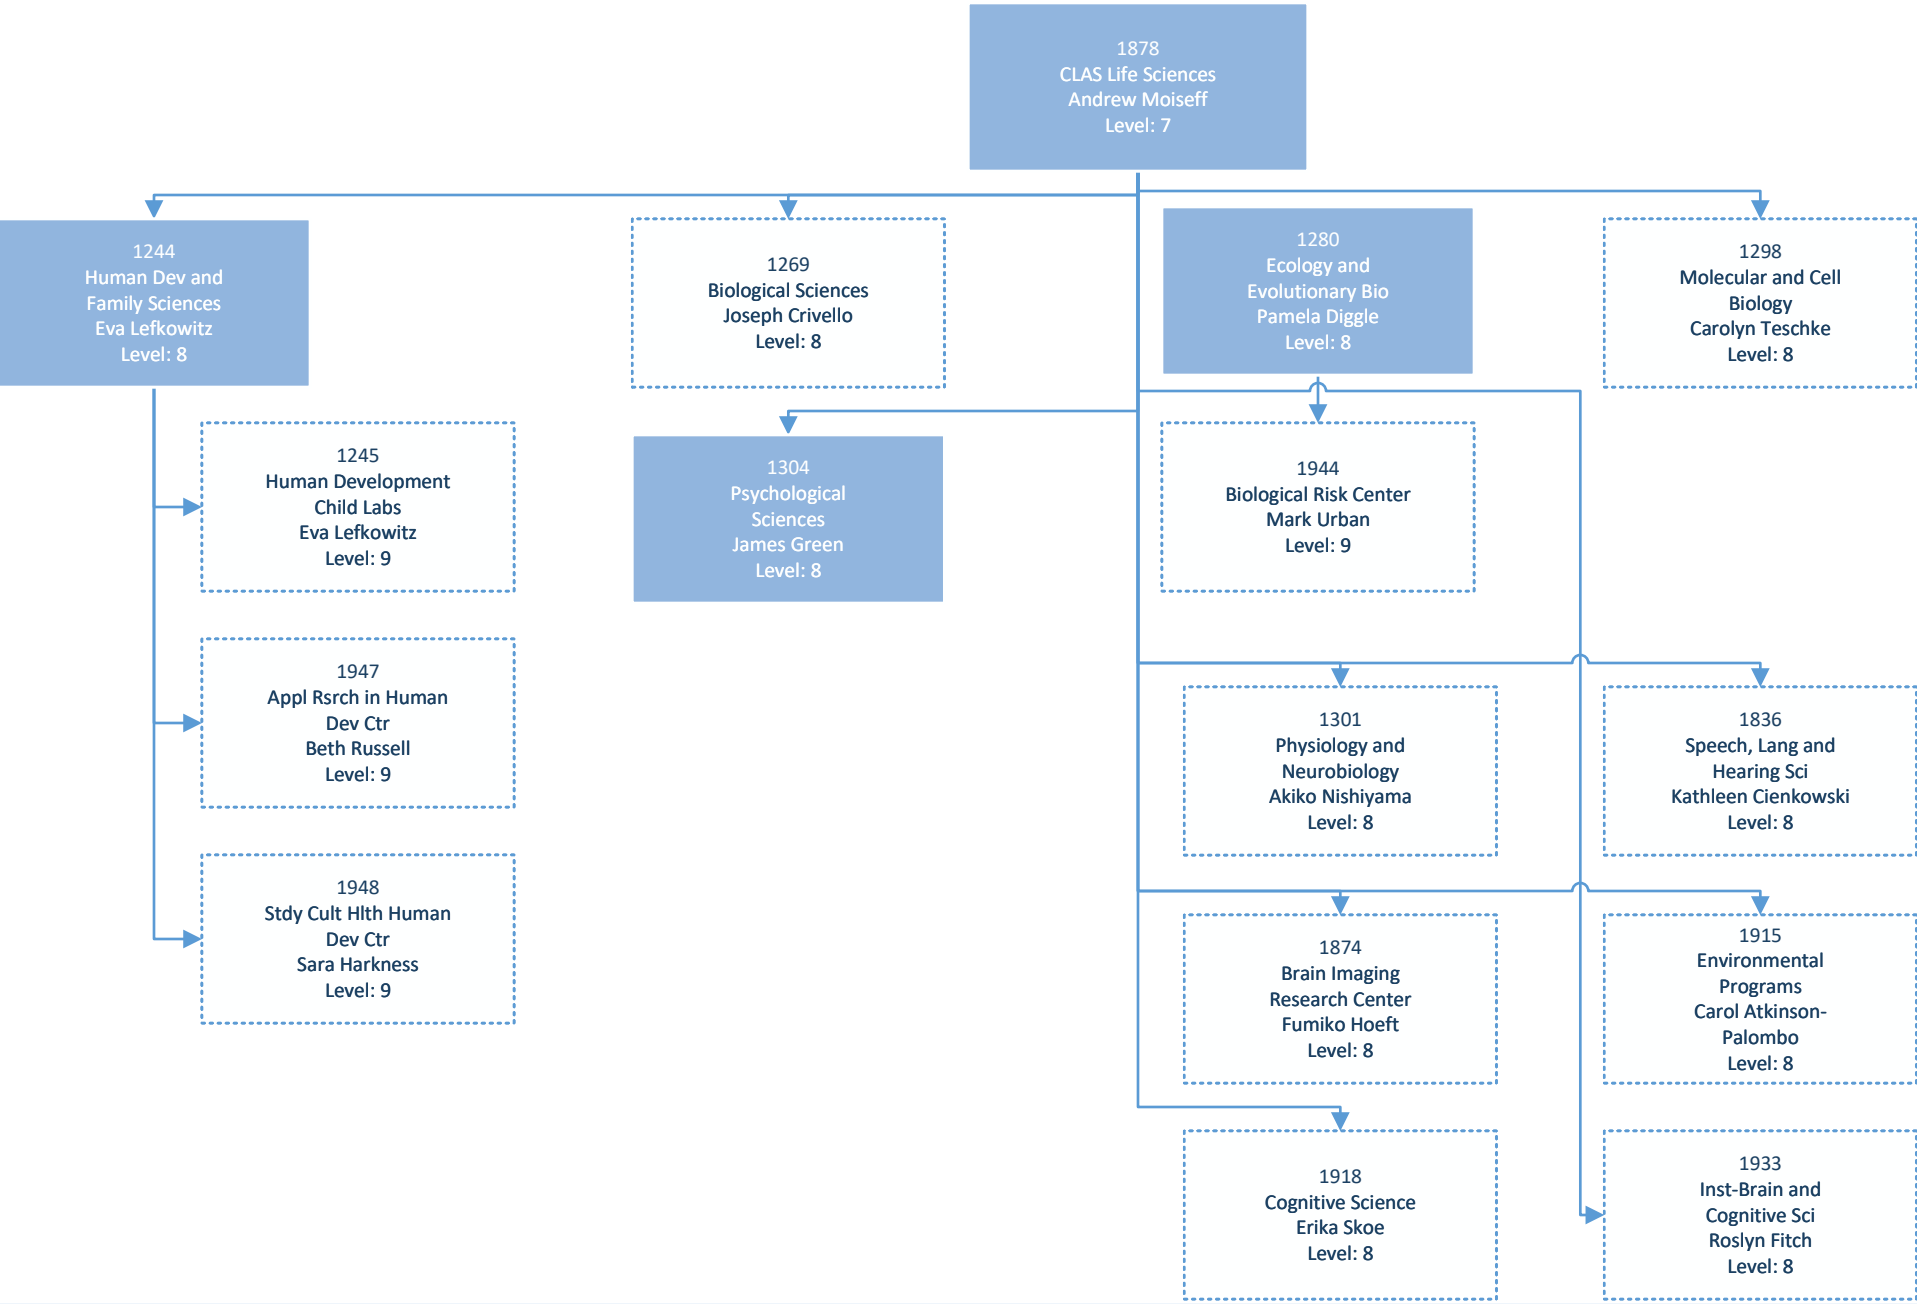

1903
Behavioral
Neuroscience
John Salamone
Level: 9

1908
Clinical Psychology
Stephanie Milan
Level: 9

1904
Organizational
Psychology
Vicki Magley
Level: 9

1905
Perception, Action
and Cognit
Whitney Tabor
Level: 9

1906
Social Psychology
Nairan Ramirez-
Esparza
Level: 9

1907
Developmental
Psychology
Letitia Naigles
Level: 9

1946
Ecol Study Percept
Action Ct
James Dixon
Level: 9

University of Connecticut

University of Connecticut

University of Connecticut

University of Connecticut

University of Connecticut

University of Connecticut

University of Connecticut

University of Connecticut

University of Connecticut

University of Connecticut