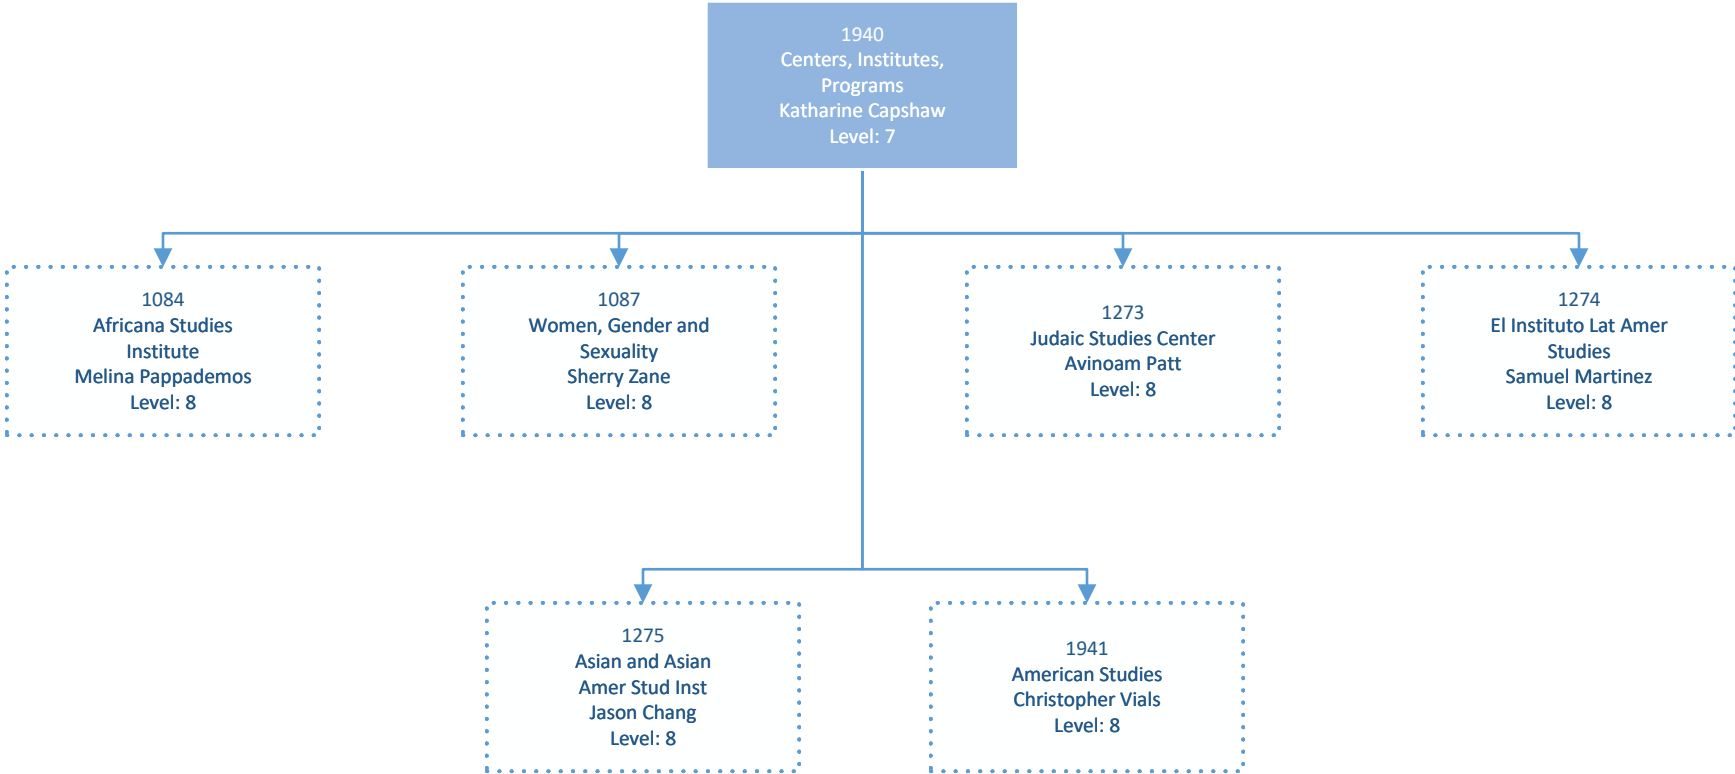

1906
Social Psychology
Nairan Ramirez-
Esparza
Level: 9

1907
Developmental
Psychology
Letitia Naigles
Level: 9

1946
Ecol Study Percept
Action Ct
James Dixon
Level: 9

University of Connecticut

University of Connecticut

University of Connecticut

University of Connecticut

University of Connecticut

University of Connecticut

University of Connecticut

University of Connecticut

University of Connecticut

University of Connecticut