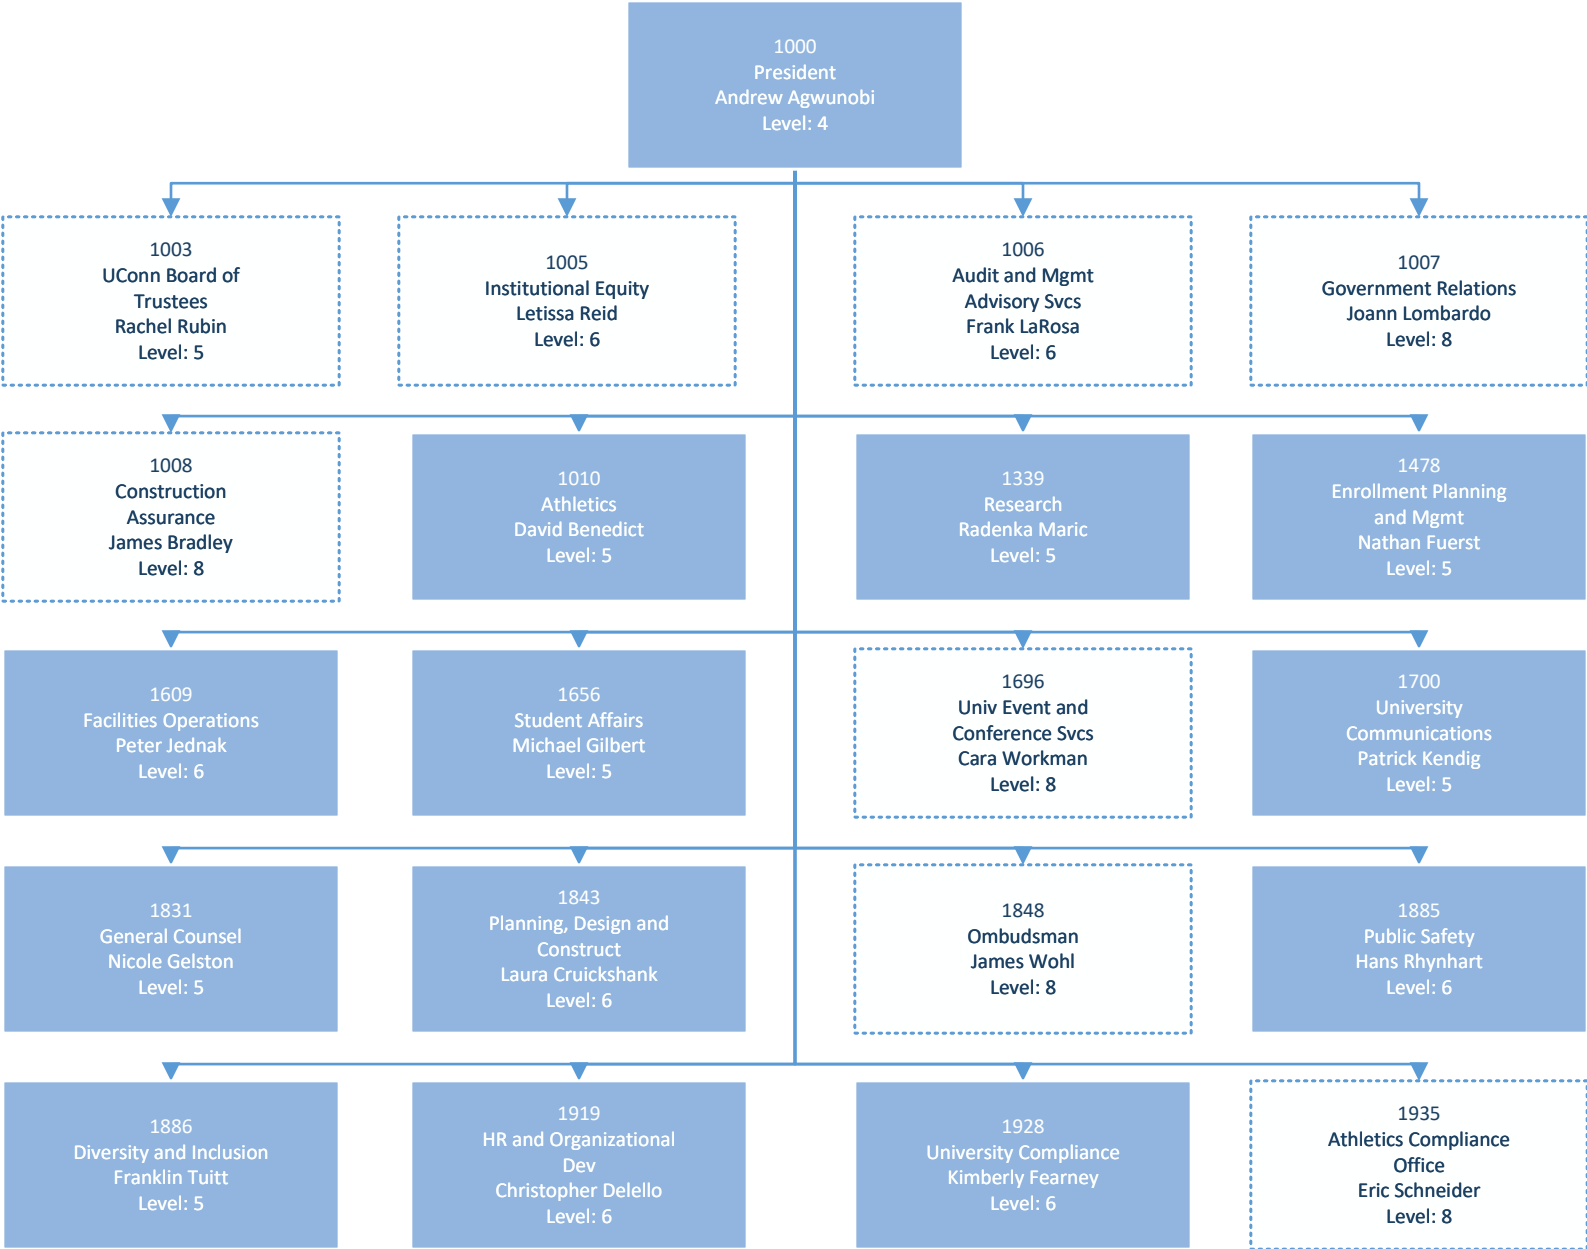

University of Connecticut

1	Table of Contents
2	All University
3	President
4	Athletics
5	Athletics-Men's Intercollegiate
6	Athletics-Women's Intercollegiate
7	Global Affairs
8	Enrollment Planning and Mgmt
9	Student Affairs
10	Dean of Students
11	Univ Communications
12	General Counsel
13	Diversity & Inclusion
14	Provost
15	Regional Campuses
16	Schools and Colleges
17	Hartford
18	Stamford
19	Waterbury
20	Avery Point
21	CAHNR
22	CAHNR-Acad Prog
23	CAHNR-Extension
24	Business
25	Business Acad Res & Support
26	Business Grad Programs
27	Education
28	Engineering
29	Fine Arts
30	Law
31	CLAS
32	CLAS-Physical Sciences
33	CLAS-Psychological Sciences
34	CLAS-Life Sciences
35	CLAS-Social Sciences
36	CLAS-Humanities
37	CLAS-Centers
38	CLAS Administration
39	Nursing
40	Pharmacy
41	Social Work
42	Univ Libraries
43	Information Technology Svcs
44	Academic Affairs
45	CETL
46	Research
47	Interdisciplinary Affairs
48	EVPA CFO
49	Budget & Planning
50	Financial Oper and Controller
51	Controller-Accounting & Acct Pay
52	Facilities
53	Facilities-Trades Energy Bldg Svc & Business Svc
54	Public Safety
55	HR and Organizational Dev
56	University Business Services
57	UPDC
58	Compliance

University of Connecticut

University of Connecticut

University of Connecticut

University of Connecticut

University of Connecticut

University of Connecticut

University of Connecticut

University of Connecticut